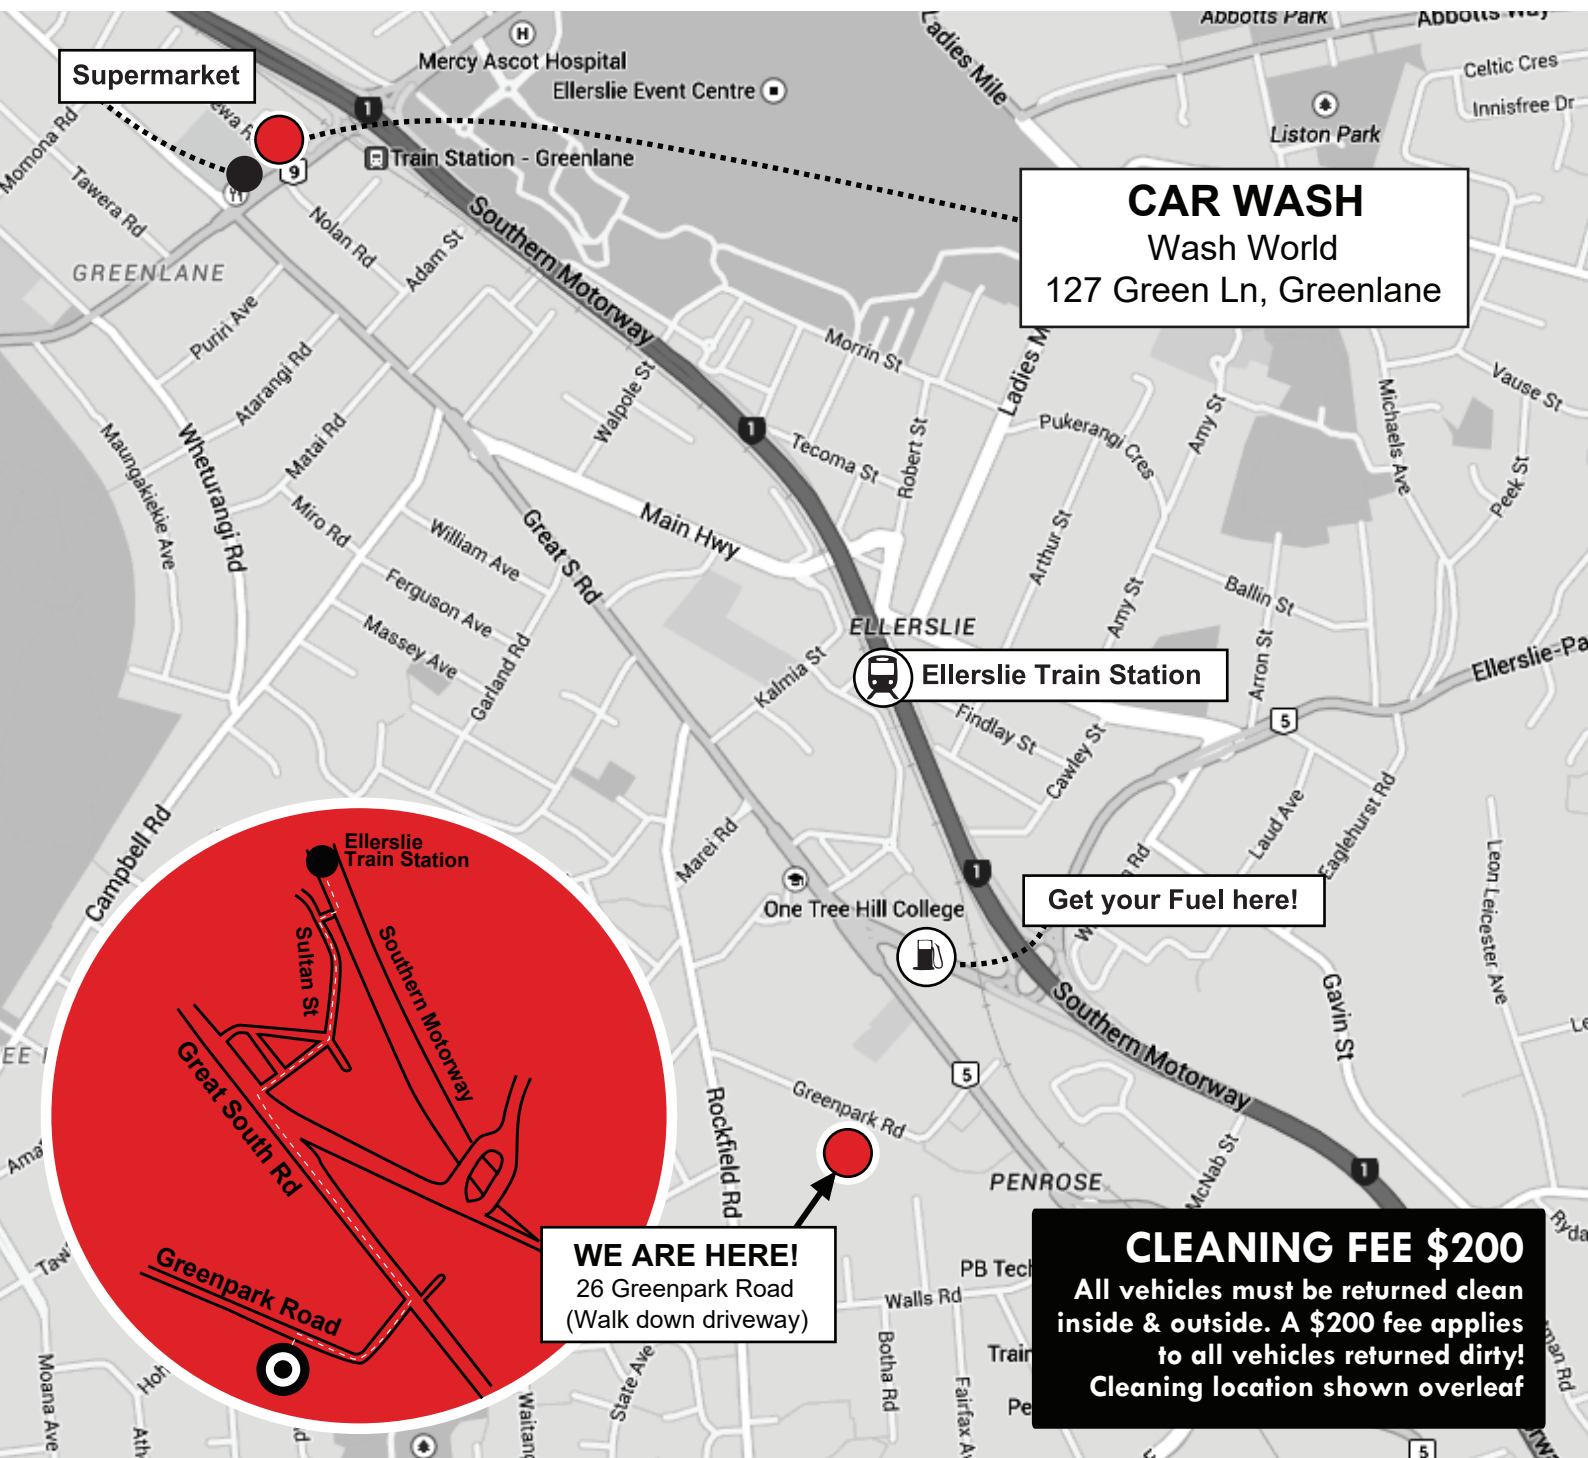

LOST? NEED HELP?

PHONE: 0800 24 68 70

WANT TO EXTEND YOUR TRIP?

PHONE: 0800 24 68 70

WICKED AUCKLAND

26 Greenpark Road, Penrose

(Walk down the driveway to find us. We'll be sunbathing...naked.)

CAR WASH
Wash World
127 Green Ln, Greenlane

Ellerslie Train Station

Get your Fuel here!

WE ARE HERE!
26 Greenpark Road
(Walk down driveway)

CLEANING FEE $200
All vehicles must be returned clean inside & outside. A $200 fee applies to all vehicles returned dirty!
Cleaning location shown overleaf

From the Airport

Airbus Express:
Discount taxi is the cheapest/quickest option even for just 1 person. + The airbus express means going all the way to the city then back towards the depot on train.

Call a Discount Taxis on 09 529 1000 to get a taxi from Airport to the Wicked Campers Penrose Depot for flat rate of $35 CASH and returning to Airport from the Depot for $30 CASH.

SuperShuttle can also goes from Airport directly to the Wicked Campers depot. Price varies depending on number of passengers.

From the City

(Queen St Backpackers/Nomads Backpackers)

Train:
Jump on a Train to Ellerslie Station. Once at Ellerslie it's a 10 minute walk to our depot. Walk off the platform on to Sultan St. Continue along Sultan St until you come to Great South Rd - then turn left. Continue on Great South Rd until Greenpark Road. Walk right onto Greenpark Road. We're at #26 down the driveway!

Taxi:
City Centre to Wicked depot also flat rate of $25 CASH with Discount Taxis.