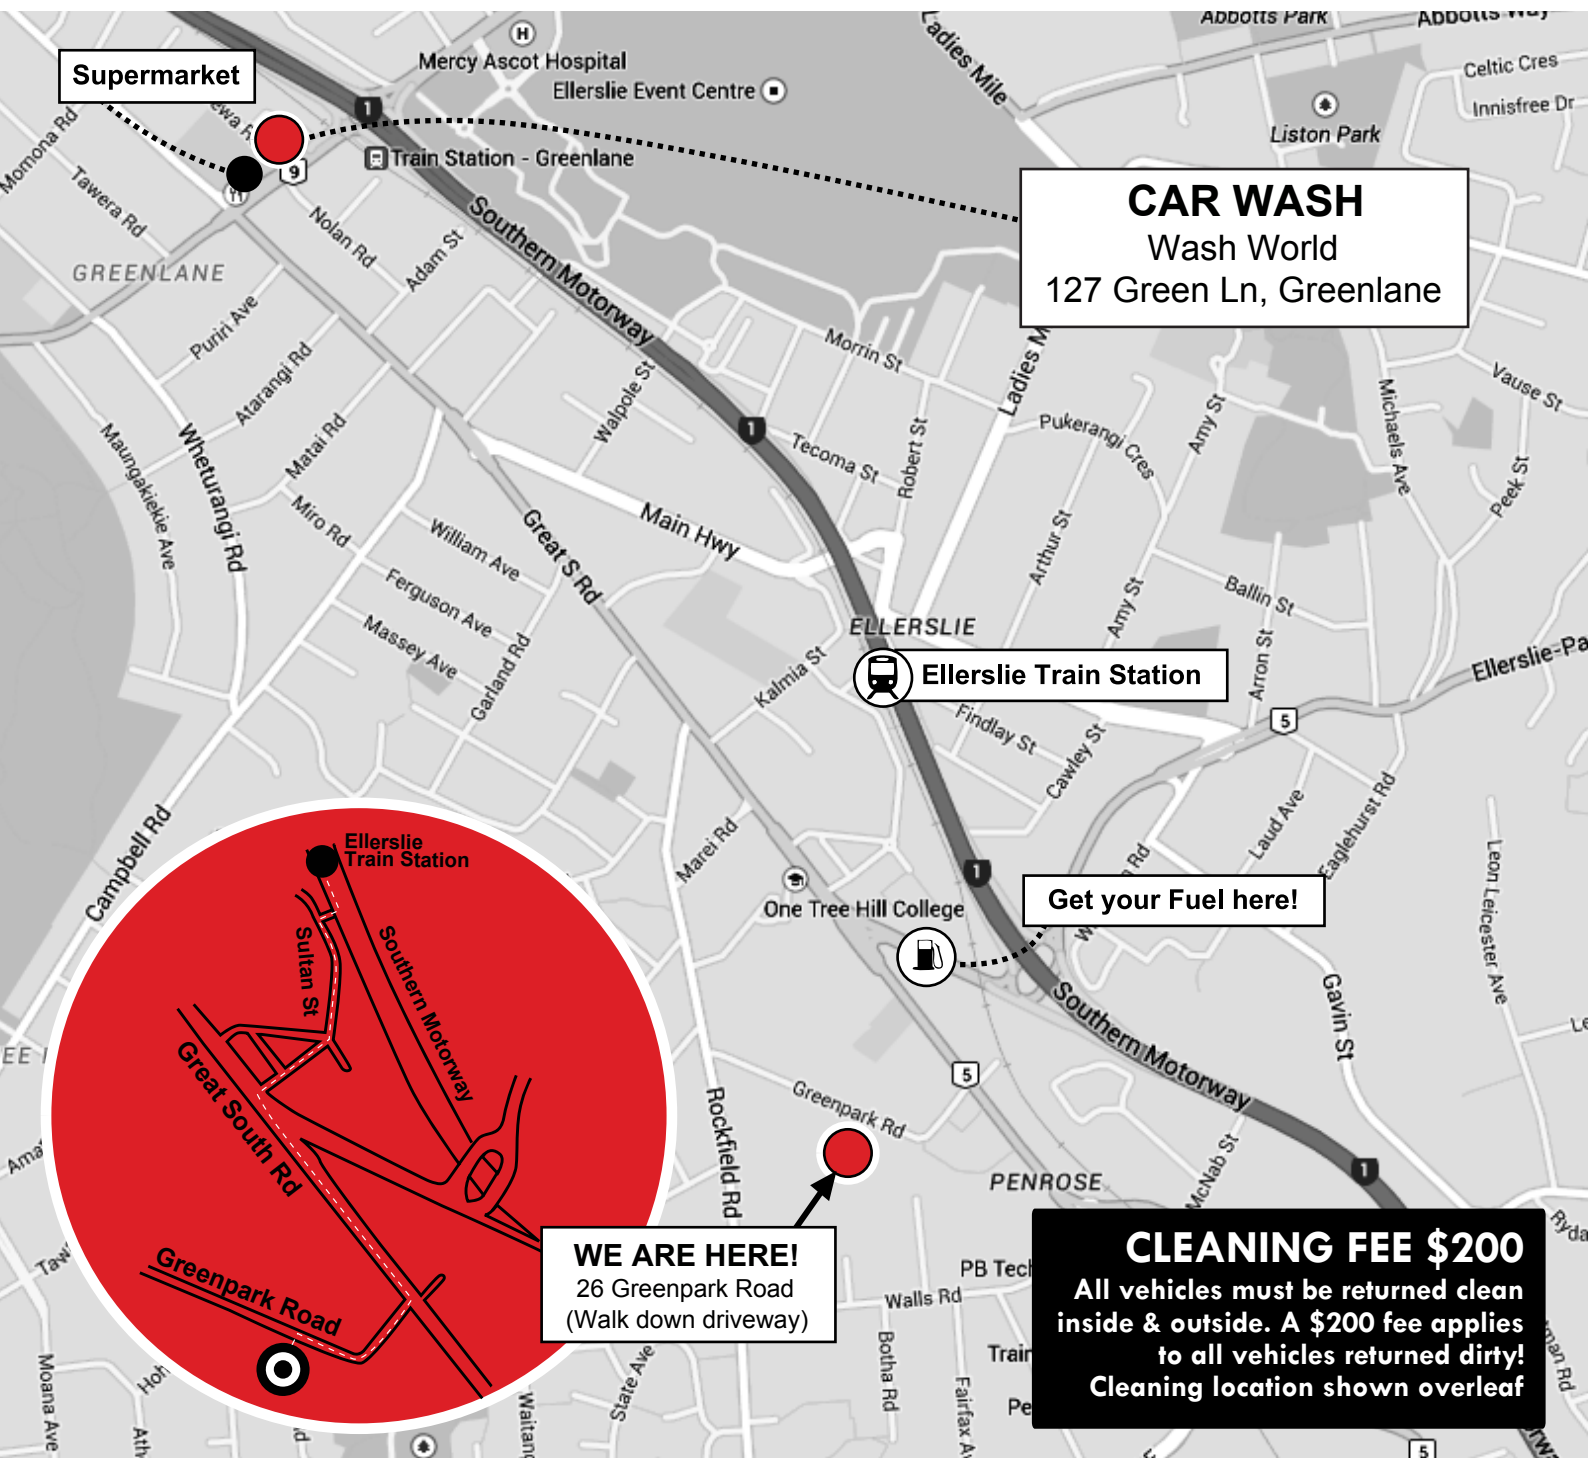

LOST? NEED HELP?

PHONE: 1800 24 68 69

WANT TO EXTEND YOUR TRIP?

PHONE: 1800 24 68 69

WICKED AUCKLAND

26 Greenpark Road, Penrose

(Walk down the driveway to find us. We'll be sunbathing...naked.)

Supermarket

Mercy Ascot Hospital
Ellerslie Event Centre

Train Station - Greenlane

CAR WASH

Wash World
127 Green Ln, Greenlane

Ellerslie Train Station

Get your Fuel here!

WE ARE HERE!

26 Greenpark Road
(Walk down driveway)

CLEANING FEE $200

All vehicles must be returned clean inside & outside. A $200 fee applies to all vehicles returned dirty! Cleaning location shown overleaf

From the Airport

Airbus Express:

Discount taxi is the cheapest/quickest option even for just 1 person. + The airbus express means going all the way to the city then back towards the depot on train.

Call a Discount Taxis on 09 529 1000 to get a taxi from Airport to the Wicked Campers Penrose Depot for flat rate of $35 CASH and returning to Airport from the Depot for $30 CASH.

SuperShuttle can also goes from Airport directly to the Wicked Campers depot. Price varies depending on number of passengers.

From the City

(Queen St Backpackers/Nomads Backpackers)

Train:

Jump on a Train to Ellerslie Station. Once at Ellerslie it's a 10 minute walk to our depot. Walk off the platform on to Sultan St. Continue along Sultan St until you come to Great South Rd - then turn left. Continue on Great South Rd until Greenpark Road. Walk right onto Greenpark Road. We're at #26 down the driveway!

Taxi:

City Centre to Wicked depot also flat rate of $25 CASH with Discount Taxis.